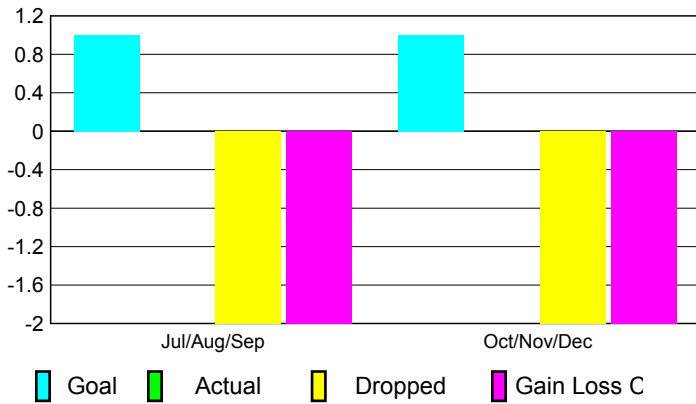

2010-2011 GMT Reports for District (or Undistricted) **District LD 5**

GMT: **Mr. Edisson Karnopp**

Location: **BRAZIL**

GMT CA: **3**

CLUBS

Club Results
2010-2011

Clubs
2009-2010

Month	New Club Goal	Actual New Clubs	Actual Dropped Clubs	Gain/Loss of Clubs	Gain/Loss of Clubs
Jul/Aug/Sep	1	0	-2	-2	0
Oct/Nov/Dec	1	0	-2	-2	0
Totals	2	0	-4	-4	0

Club Results 2010-2011

Goal, New, Dropped, Gain/Loss

Comparison of Club Gain/Loss

Current Year Compared to the Previous Year

YTD Status Quo Clubs 2010-2011

Status Quo Clubs Compared to Status Quo Members

MEMBERSHIP