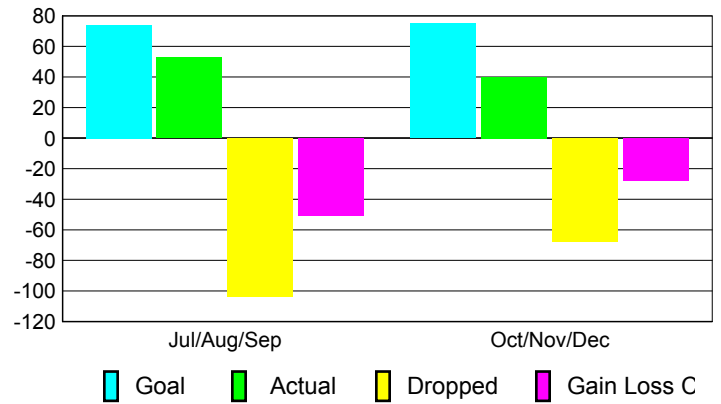

Membership Results 2010-2011

Goal, New, Dropped, Gain/Loss