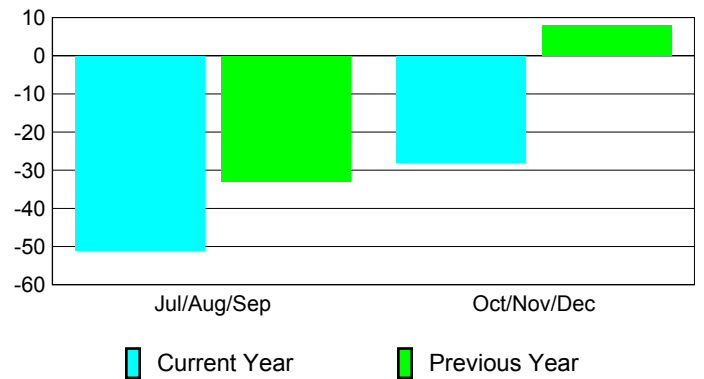

Comparison of Membership Gain/Loss

Current Year Compared to the Previous Year